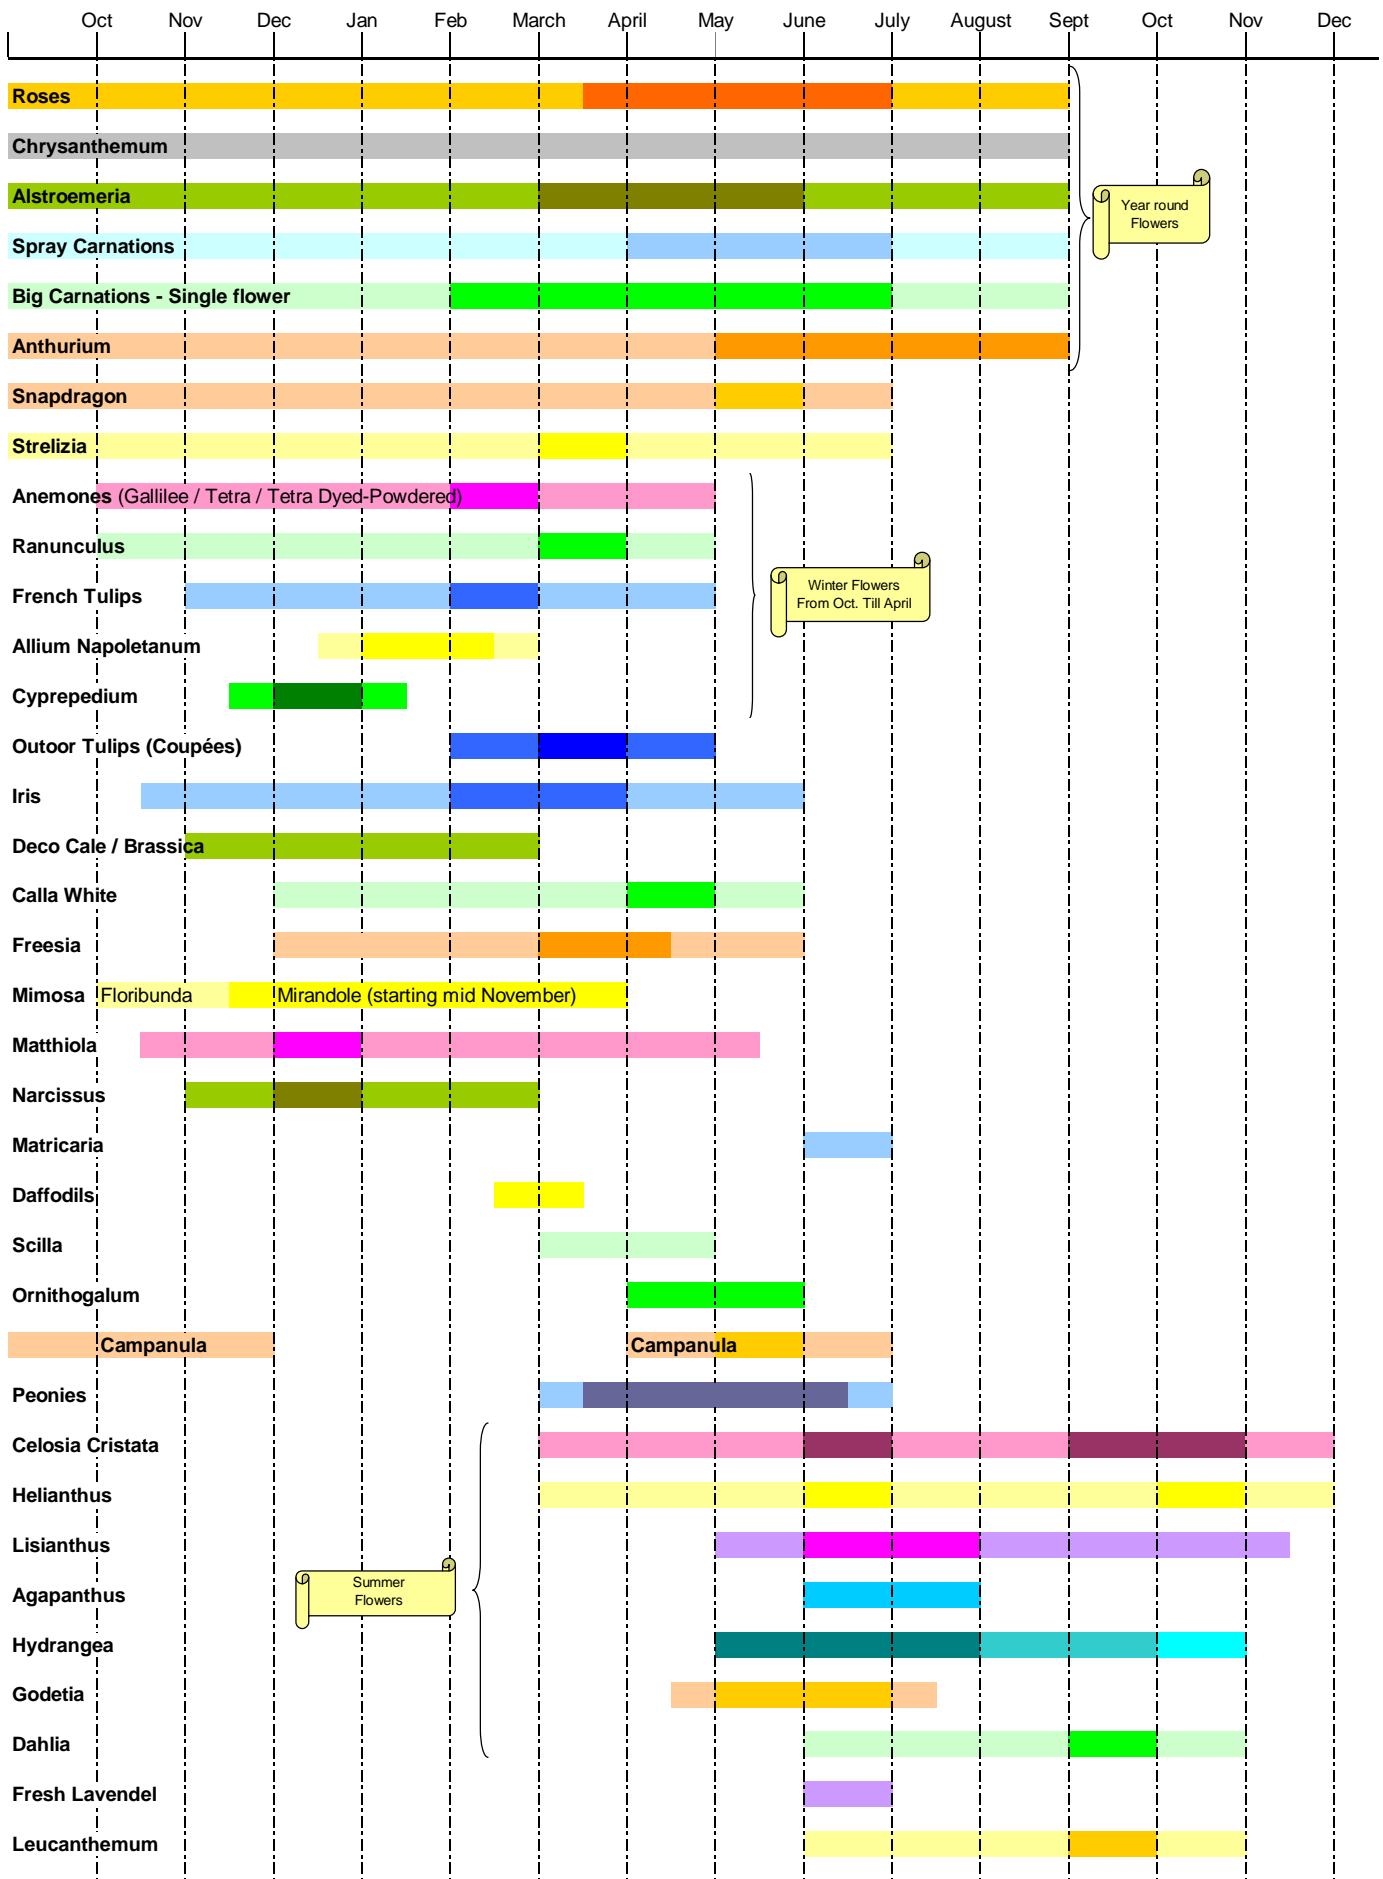

Light Color = Regular production

Dark Color = Peak of production

Year round Flowers

Winter Flowers
From Oct. Till April

Summer Flowers